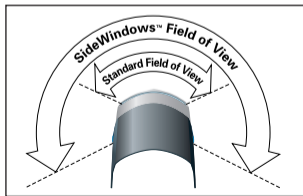

HÖRNELL

HORNELL, INC.

Tel: 800-628-9218 • Fax: 330-425-4576
info.us@hornell.com • www.hornell.com

©2001 Hornell. Speedglas®, Fresh-air® and SideWindows™ are trademarks of Hornell. Protected by patents worldwide.